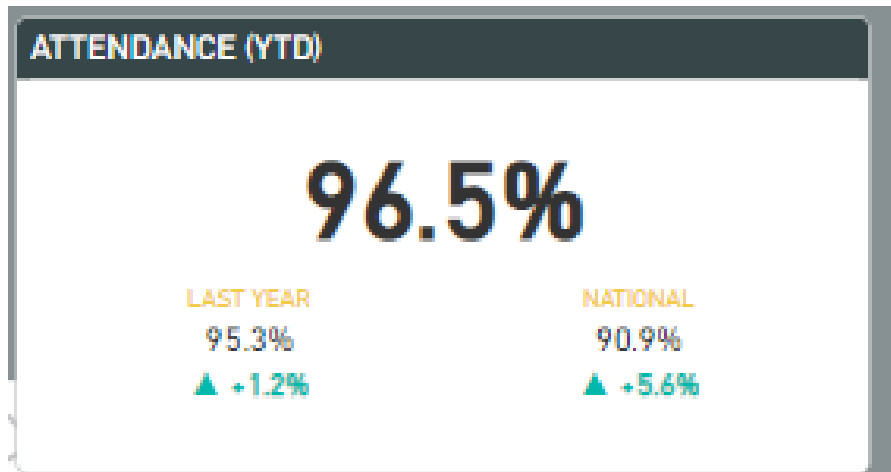

Last week's attendance for Year 11 was the
BEST in the Trust!

BUT