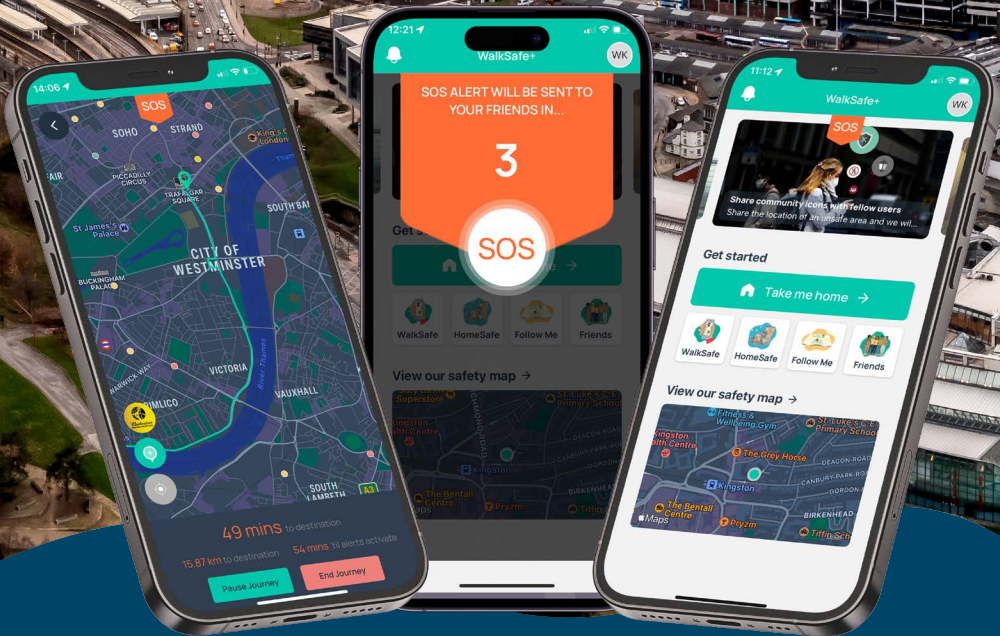

# WALKSAFE SOUTH YORKSHIRE

Resources toolkit 2024-2025

Download for free by scanning the QR code

WalkSafe

# ABOUT WALKSAFE

The UK's leading personal safety app which aims to help people feel safer while they're out and about is launching in South Yorkshire.

WalkSafe will help people living in, working in and visiting Sheffield, Doncaster, Rotherham and Barnsley to plan their journeys and nights out in the safest way.

The free app shows users which mapped local venues are meeting relevant safety training standards, and can help you plot a safer route home. Users can share their live location with trusted contacts, and the app will notify loved ones when you get home safe.

## SAFETY MAP

WalkSafe provide the tools to map out local accredited venues. These venues have engaged in safety training from multiple reputed resources as well as providing facilities that support personal safety